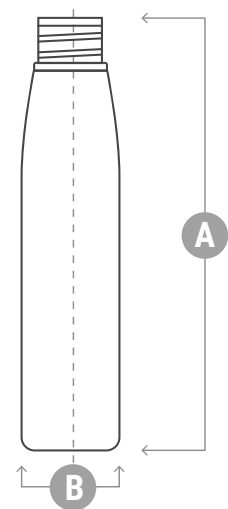

SERIES 8000

Cylindrical bottles with thread standard neck 24/410.

Reference	Capacity (ml)	A (mm)	B (mm)	Thread neck
8080	80	105,9	37	20-410
8125	125	123,3	42	24-410
8250	250	193,5	47	24-410
8500	500	225,9	61	24-410