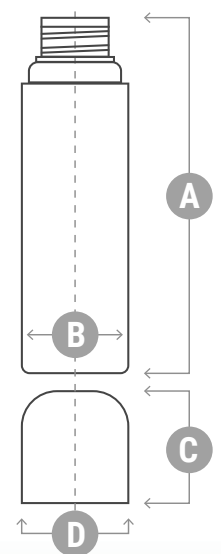

SERIES 5000

Cylindrical bottles with a thread standard neck 24/410 with a pressure closure cap.

Reference	Capacity (ml)	A (mm)	B (mm)	Thread neck	Cover cap	
					C (mm)	D (mm)
5100	100	99	45	24-410	56	45
5150	150	131	45	24-410	56	45
5200	200	162,5	45	24-410	56	45
5250	250	184,1	47	24-410	56	45
5500	500	210	63	24-410	56	45